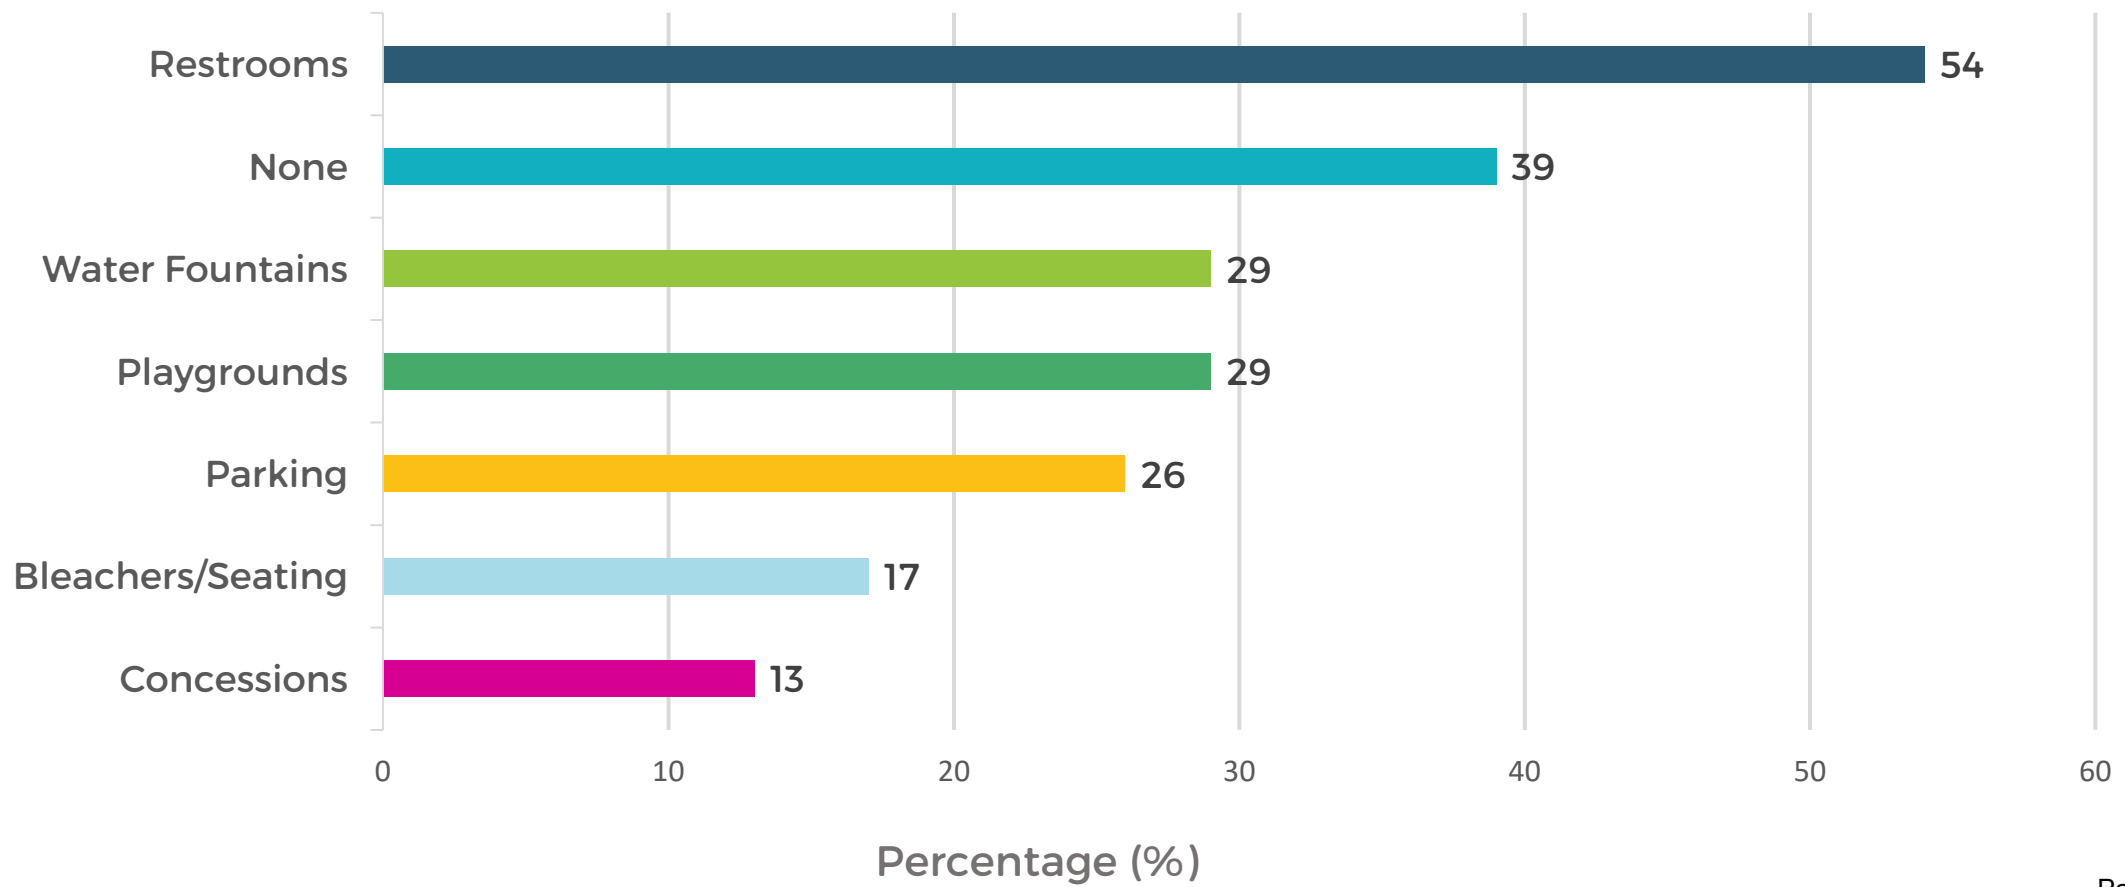

Q9

What amenities would you like to see complement Athletic Fields in Platte Landing Park?