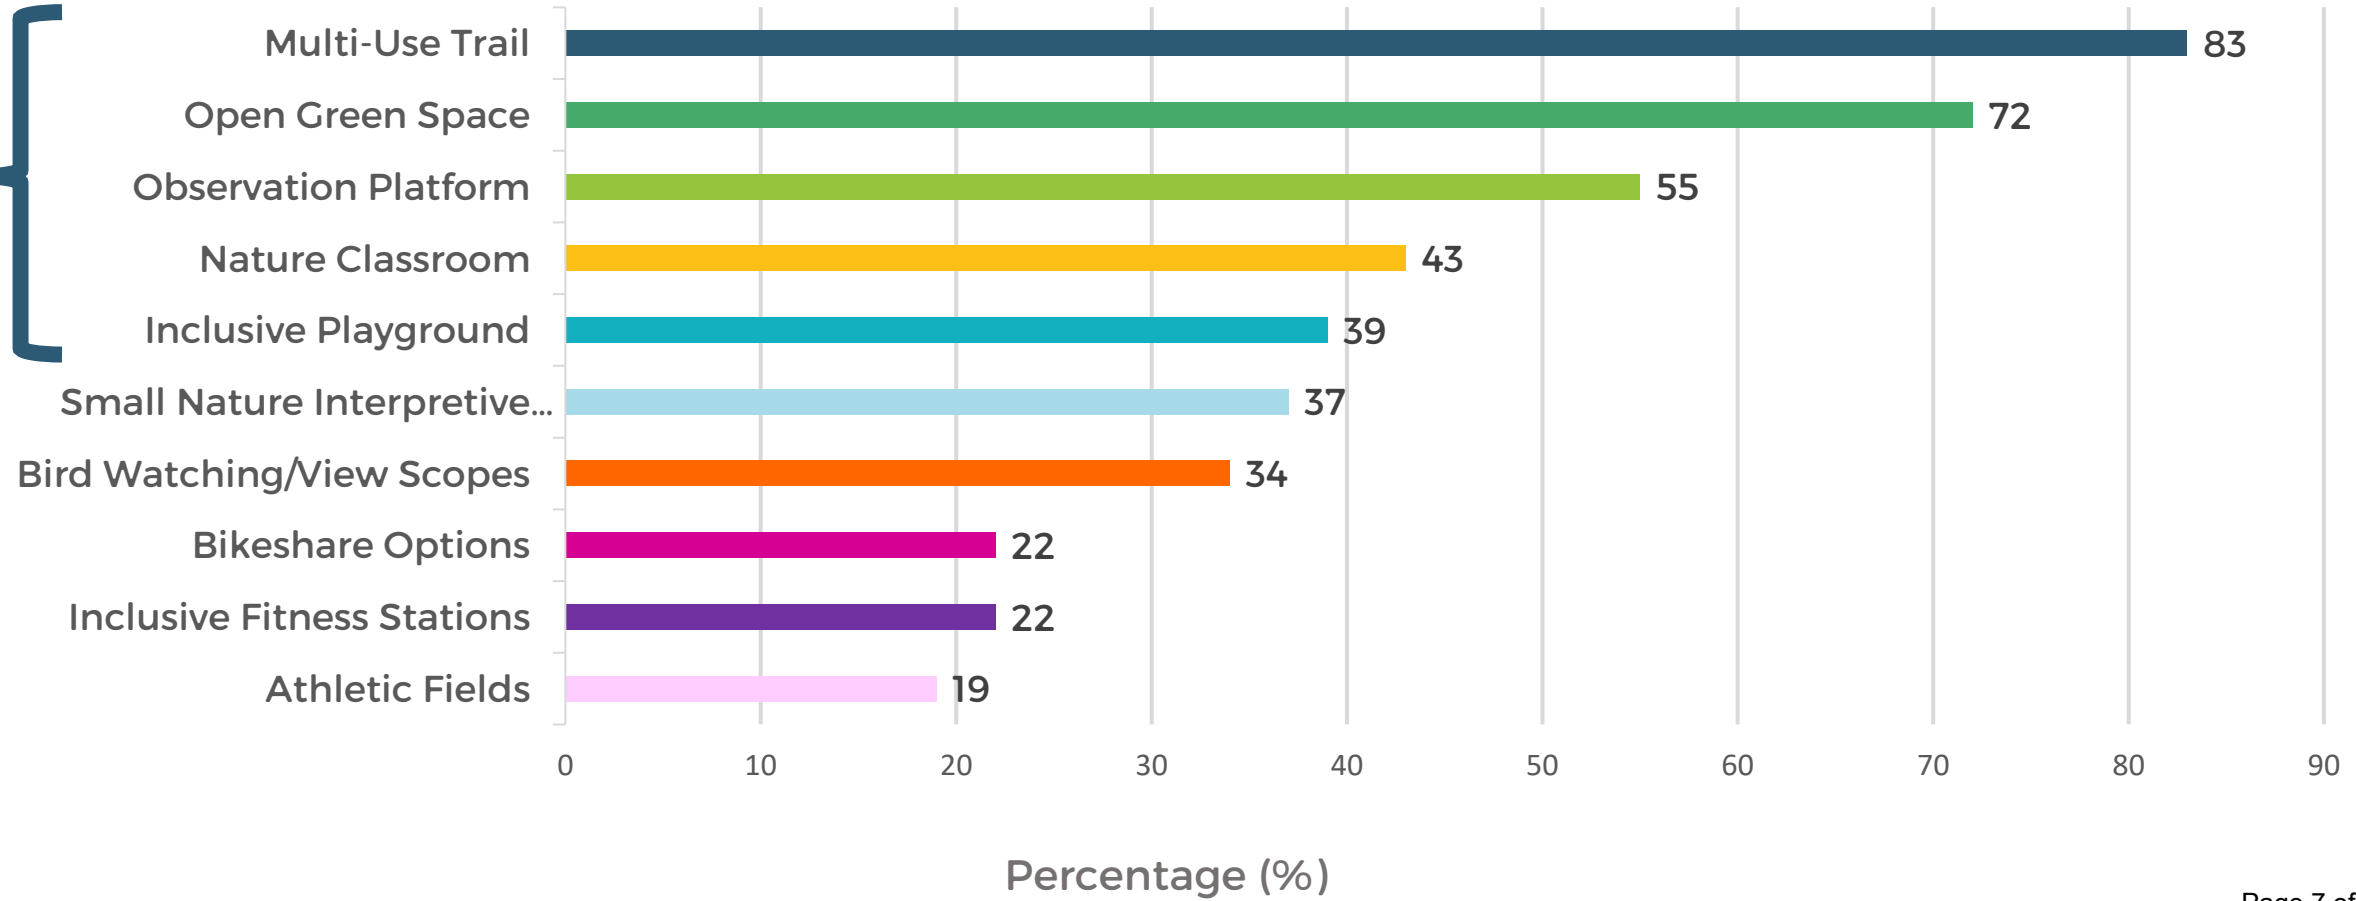

Q2

What Recreational Amenities would you like to see in Platte Land Park?

Top 5 Responses