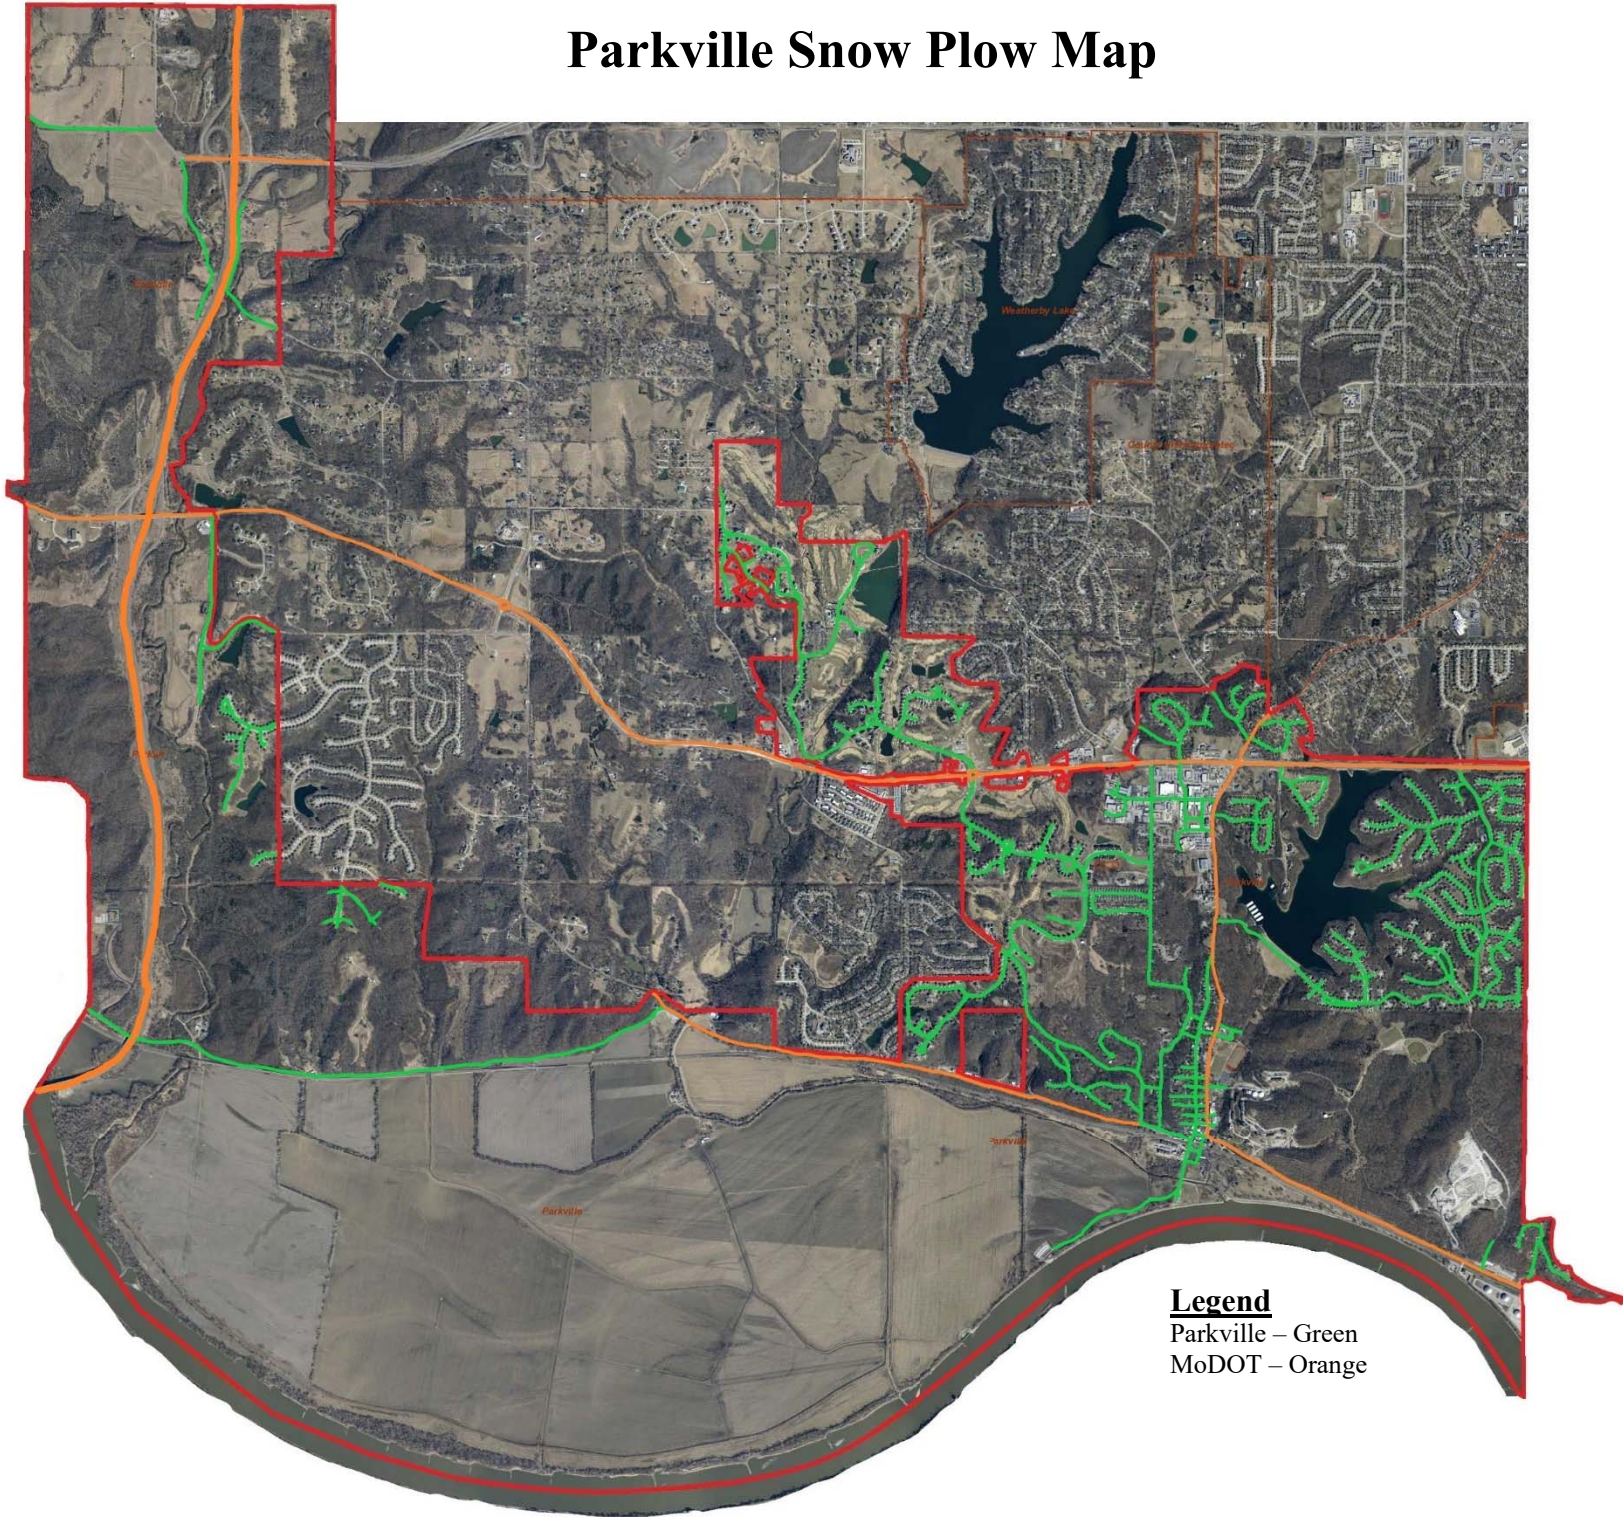

Parkville Snow Plow Map

Legend

- Parkville – Green
- MoDOT – Orange