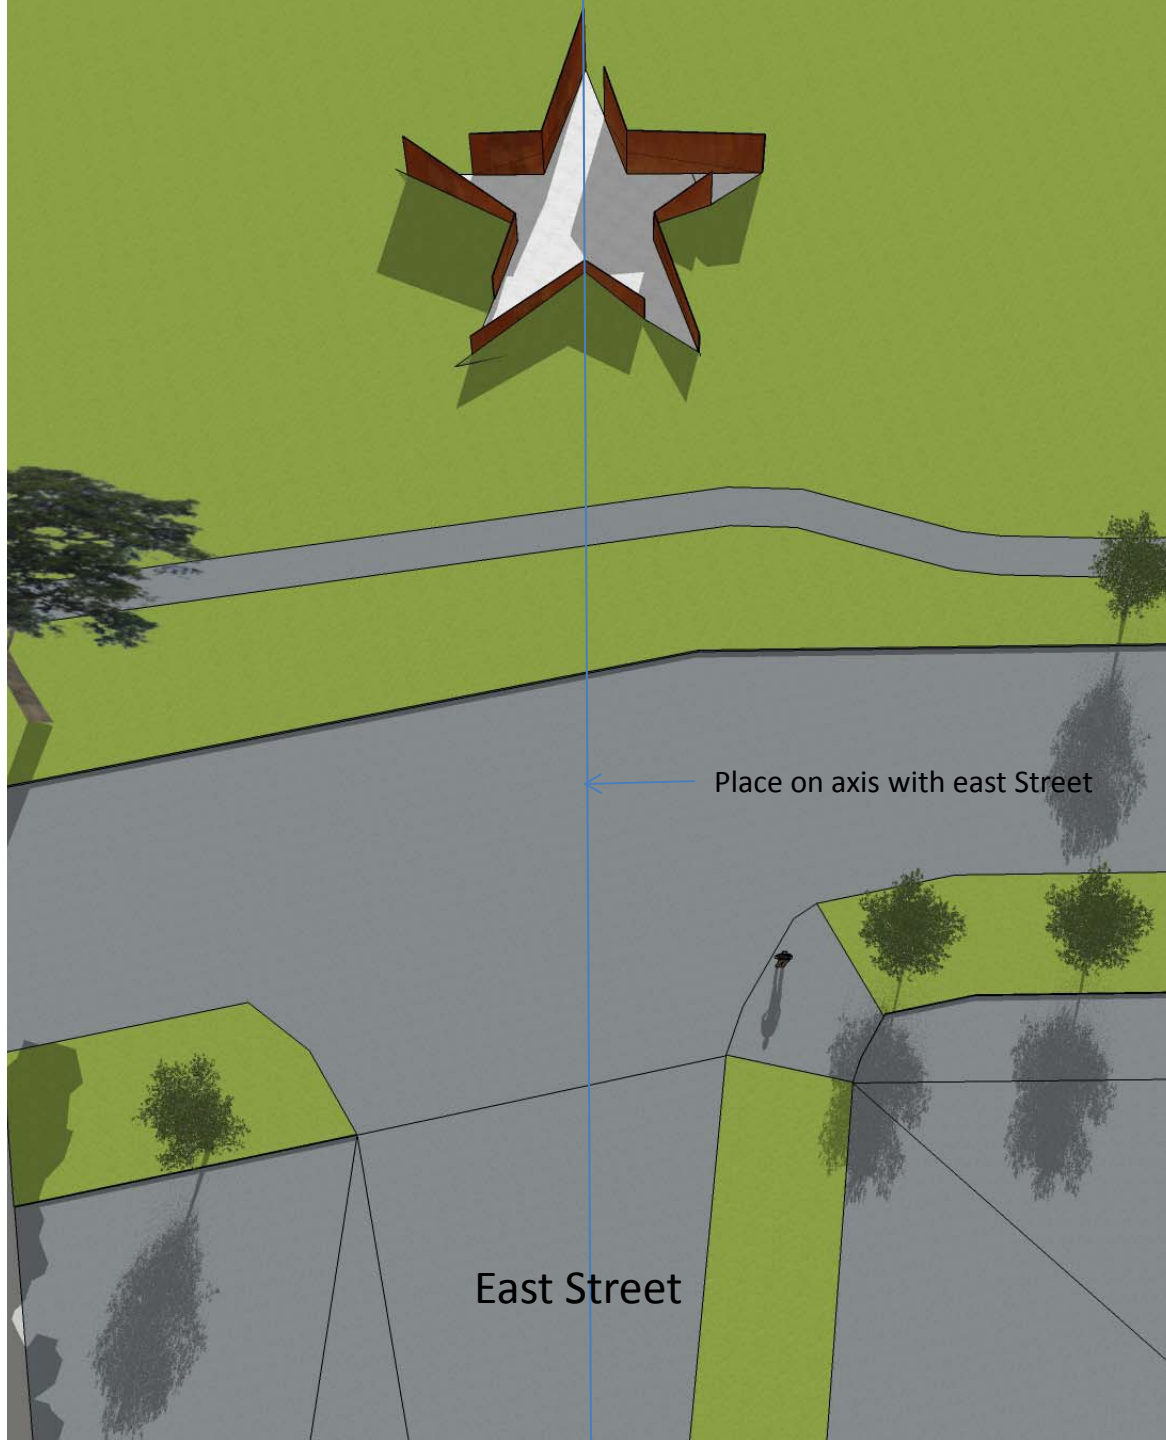

Star pattern created by five individual planes, each representing a branch of the armed forces.

B

Earthen Berms

McAfee Street

Star pattern created by five individual planes, each representing a branch of the armed forces.

Weathering Steel panels dedicated to the five branches of the Armed forces

Paved plaza

Pedestrian access to interior of Memorial

B

B

Place on axis with east Street

East Street

View looking down East Street

B

View from McAfee Street

Five panel for the different Service of the Armed Forces

Paved courtyard to view inscriptions on panels

Panels rise from low at north edge to high on south allowing star pattern to be seen driving down East Street and higher elevations of Parkville