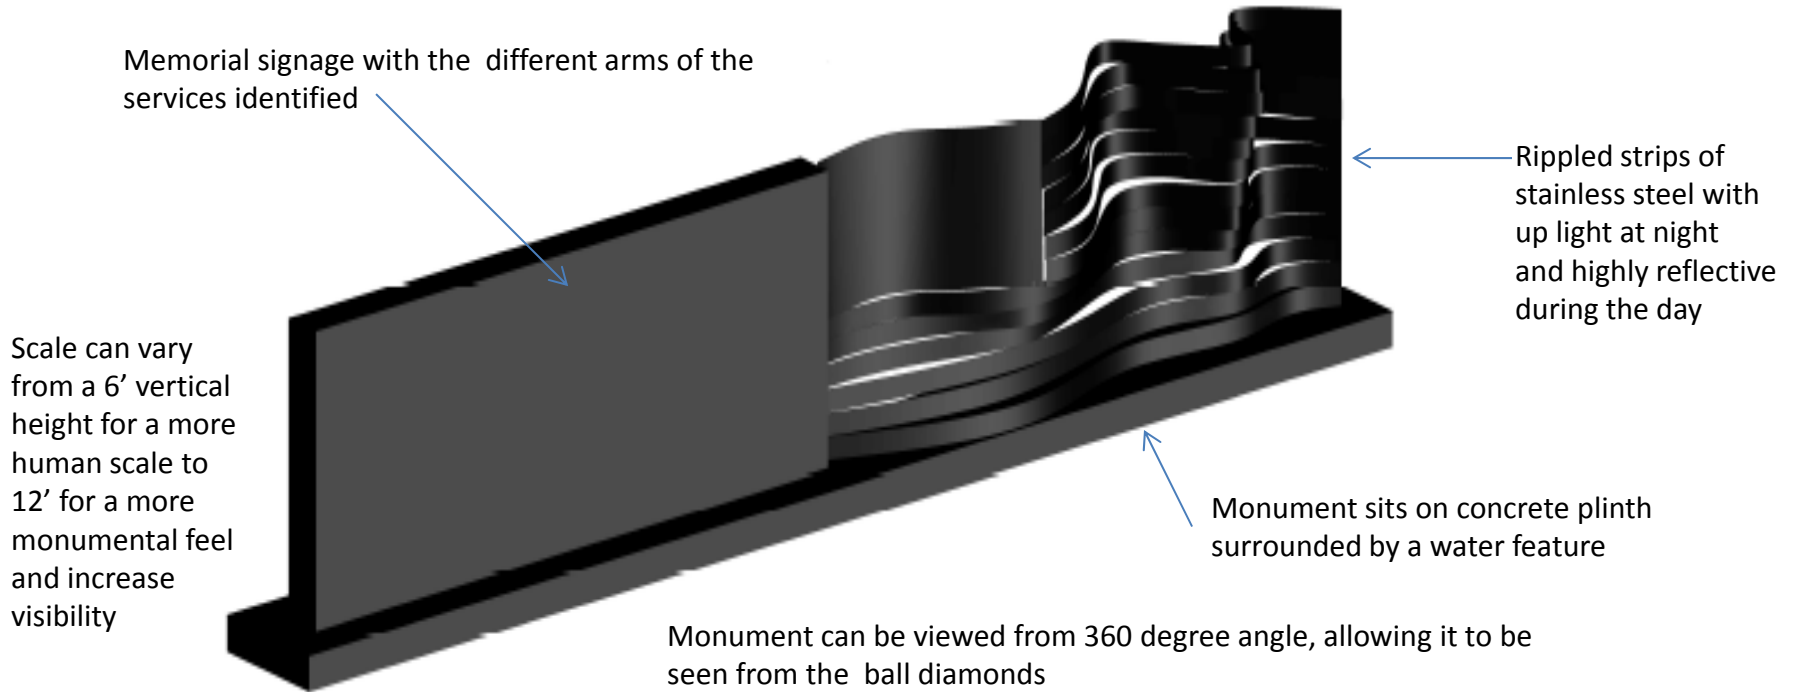

# Stainless Steel flag representing the Armed Forces of the United States.

C

Appearance of stainless steel, 3D model made it look black